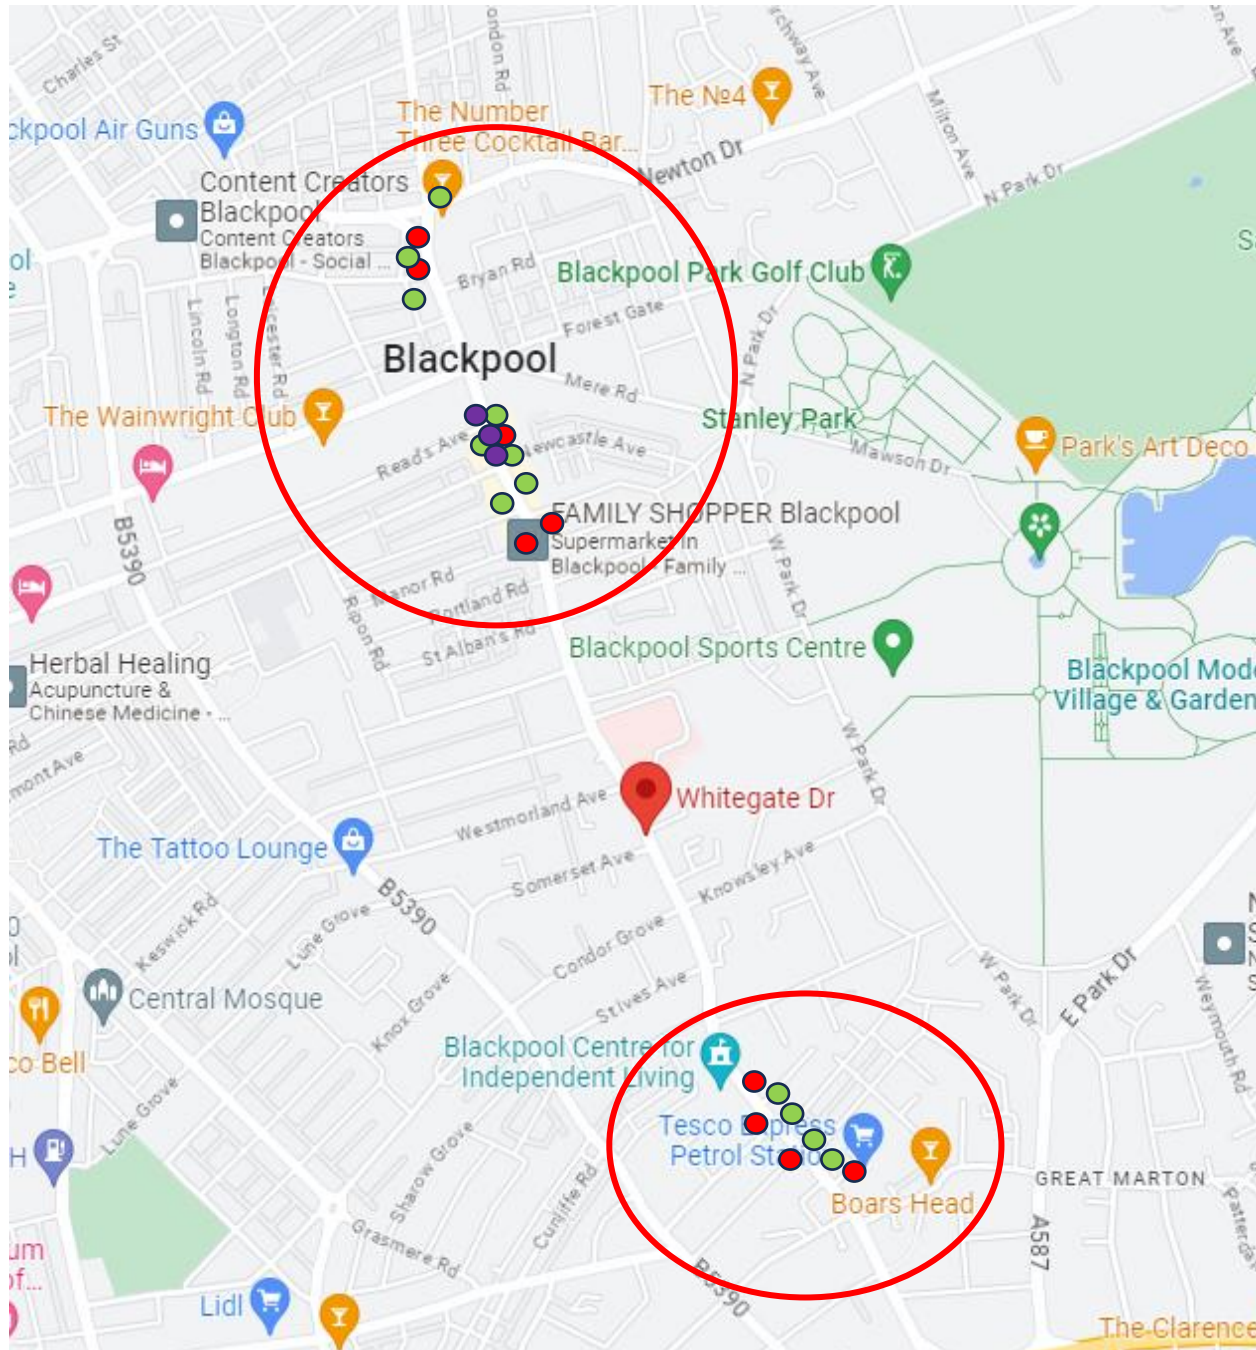

315m

This page is intentionally left blank

**Whitegate Drive Data Sheet created 4<sup>th</sup> September 2023**

	Premises	Address	Lic Number	Hours of Operation	Activities
1.	Wine Lodge	3 Whitegate Drive	PL1119	06.00-00.00	SOA
2.	Number 3	Devonshire Square	PL1486	10.00-00.45	SOA,RE, LNR
3.	Hungry Elephant	23 Whitegate Drive	PL2276	12.00-22.00	SOA
4.	Wine Shop	27 Whitegate Drive	PL0110	08.00-23.00	SOA
5.	Guards Club	37e Whitegate Drive	PL1203	10.30-00.00	SOA,RE
6.	Ronnies	54-56 Whitegate Drive	PL2224	09.00-00.00	SOA ,RE
7.	Monkeys Grill	55 Whitegate Drive	WA0088	23.00-02.30	LNR
8.	Chinese Garden	59-61 Whitegate Drive	PL0068	11.00-00.00	SOA, LNR
9.	Turkish Kebab	63 Whitegate Drive	WA0238	23.00-00.30	LNR
10.	Nisa	64 Whitegate Drive	PL1822	07.00-23.00	SOA
11.	Bell Vue	Whitegate Drive	PL1147	10.00-00.00	SOA, RE
12.	Dominos Pizzas	67 Whitegate Drive	WA0134	23.00-00.00	LNR
13.	Sotto Pizzeria	77 Whitegate Drive	PL2170	11.00-00.00	SOA, LNR
14.	Michaelas Restaurant	89-95 Whitegate Drive	PL1968	12.00-00.00	SOA, LNR
15.	Tesco Express	996-98 Whitegate Drive	PL1346	07.00-23.00	SOA
16.	AA Retail	99-101 Whitegate Drive	PL1118	07.00-00.00	SOA
17.	Whitegate Food and Wine	206 Whitegate Drive	PL1922	07.00-23.00	SOA
18.	Four Seasons	240 Whitegate Drive	PL1589	12.00-00.00	SOA, LNR
19.	No 10 Ale House	258-260 Whitegate Dive	PL2143	11.00-00.00	SOA, RE
20.	Backyard Bistro	266 Whitegate Drive	PL2270	10.00-23.00	SOA, RE
21.	Corkers	285b Whitegate Drive	PL0106	08.00-23.00	SOA
22.	Saddle	286 Whitegate Drive	PL0882	10.00-00.00	SOA,RE
23.	B& M Bargains	305-321 Whitegate Drive	PL1198	08.00-23.00	SOA
24.	Tesco Express	Petrol Station Whitegate Drive	PL1073	24hours	SOA

# Whitegate Drive Map of Licensed Premises

**Key**

- On Licence
- Off Licence
- Takeaway

This page is intentionally left blank